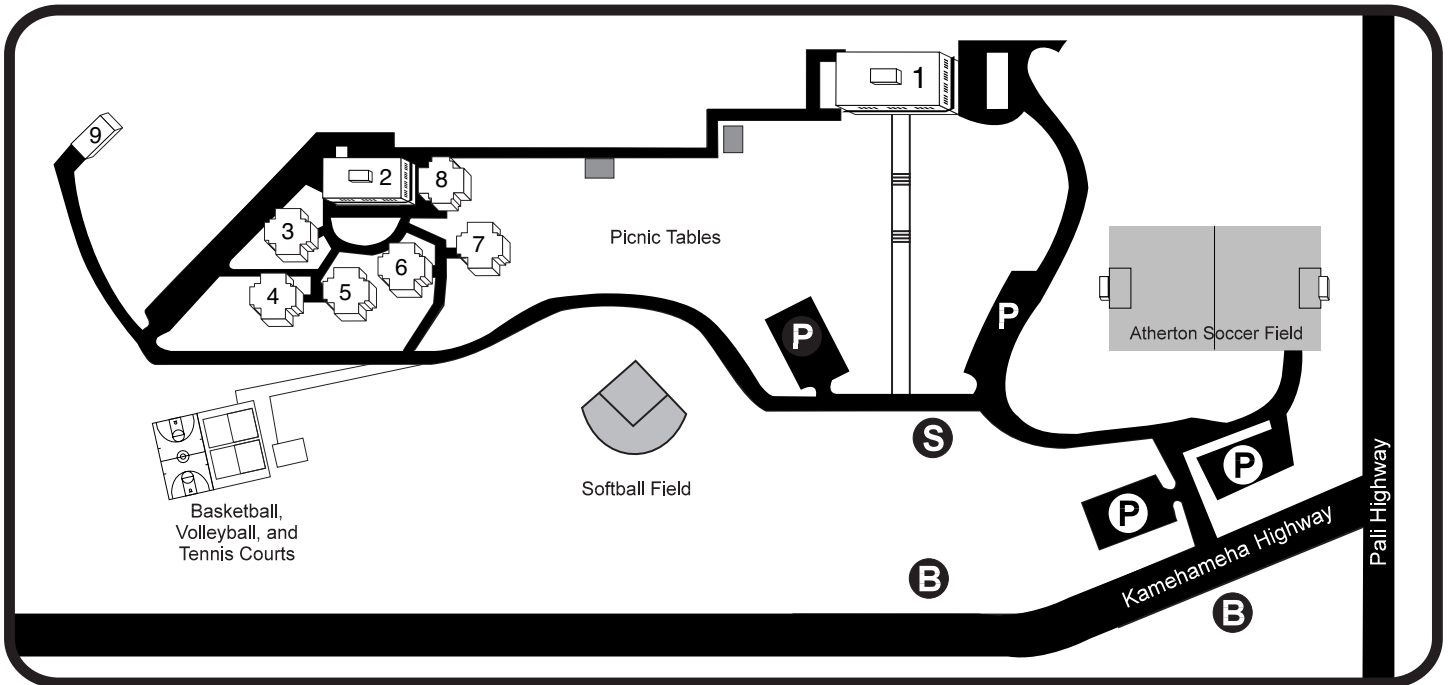

Hawai'i Pacific University - Windward Hawai'i Loa Campus

AMOS STARR AND JULIETTE MONTAGUE COOKE MEMORIAL ACADEMIC CENTER (1)

1st Floor -

- Academic Advisors
- Art Gallery
- Bookstore/Mailroom
- Classroom
- Faculty Offices
- Housing
- President's Conference Room
- President's Office
- Special Events Coordinator
- Student Lounge
- Teaching and Research Labs

2nd Floor -

- Classrooms
- Faculty Offices
- Faculty Research Lab
- College of Natural Sciences
- School of Nursing
- Science Labs

3rd Floor

- Atherton Library
- Classroom
- Educational Technology Center
- Nursing Labs
- Performing Arts Lab (HPU Theatre)

SAMUEL N. AND MARY CASTLE MEMORIAL DINING COMMONS (2)

- Dining Hall
- Intramural Athletics
- Snack Bar
- Student Center
- Fitness Center

RESIDENCE HALLS (3 - 8)

- Melia (3)
- Mokihana (4)
- 'Ilima (5)
- Kukui (6)
- Lokelani (7)
- Lehua (8)