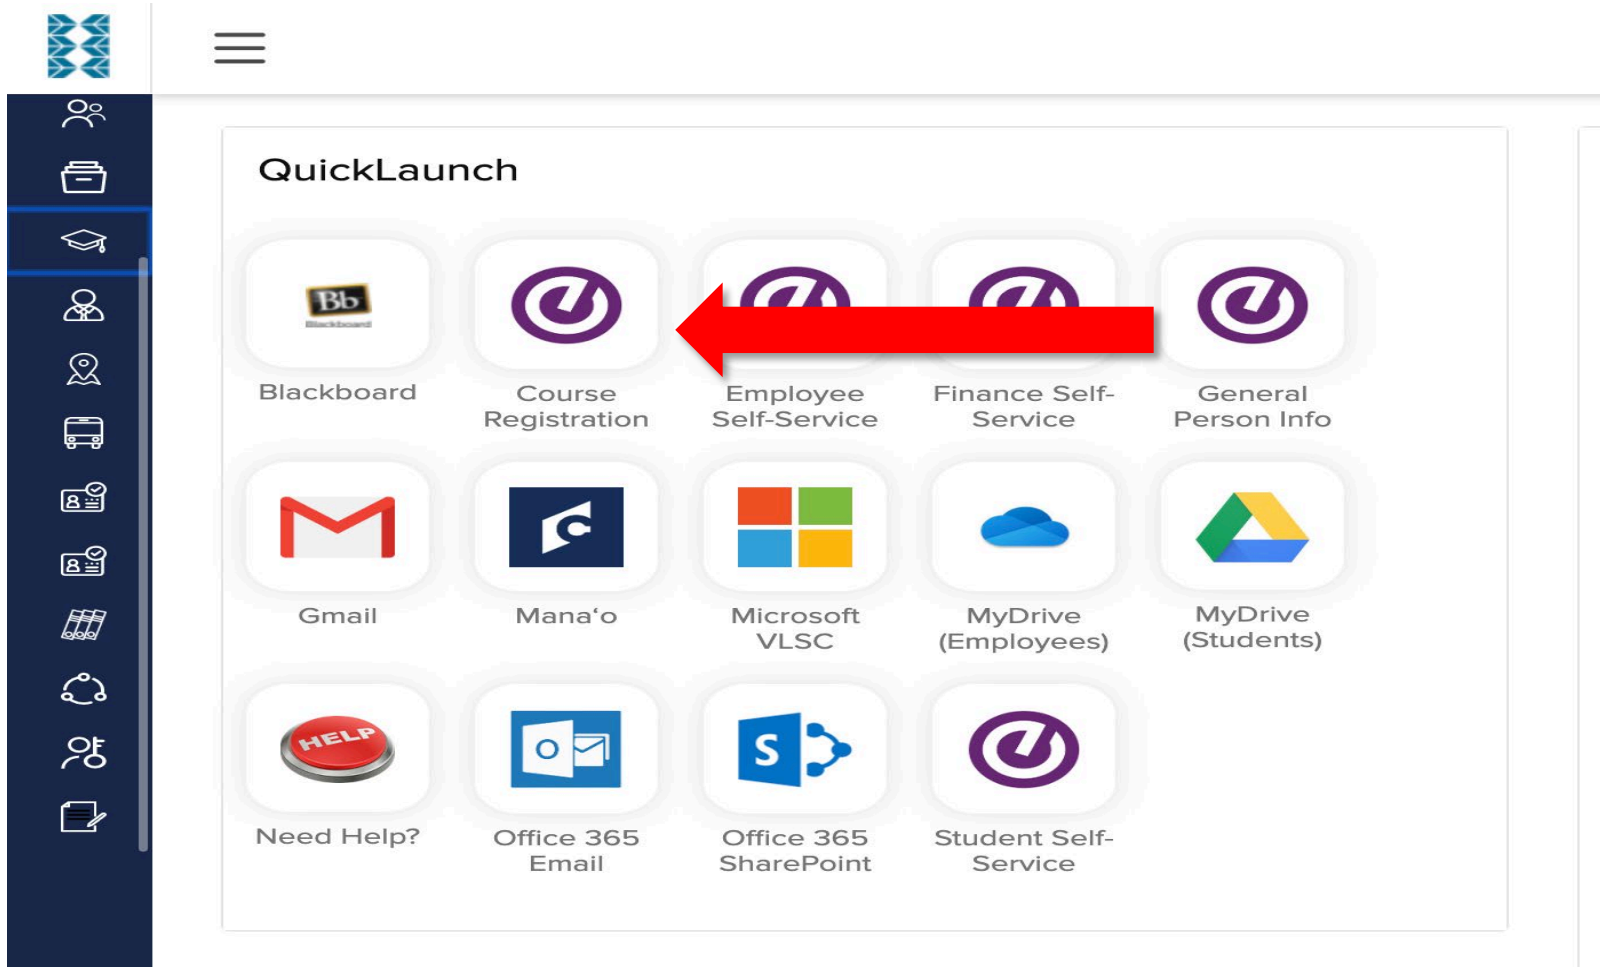

Log into MyHPU (my.hpu.edu).

1. Select the "Course Registration" icon.

2. A new window will open. Select the *Register for Classes* link.

**HAWAI'I PACIFIC UNIVERSITY**

[Student](#) • [Registration](#)